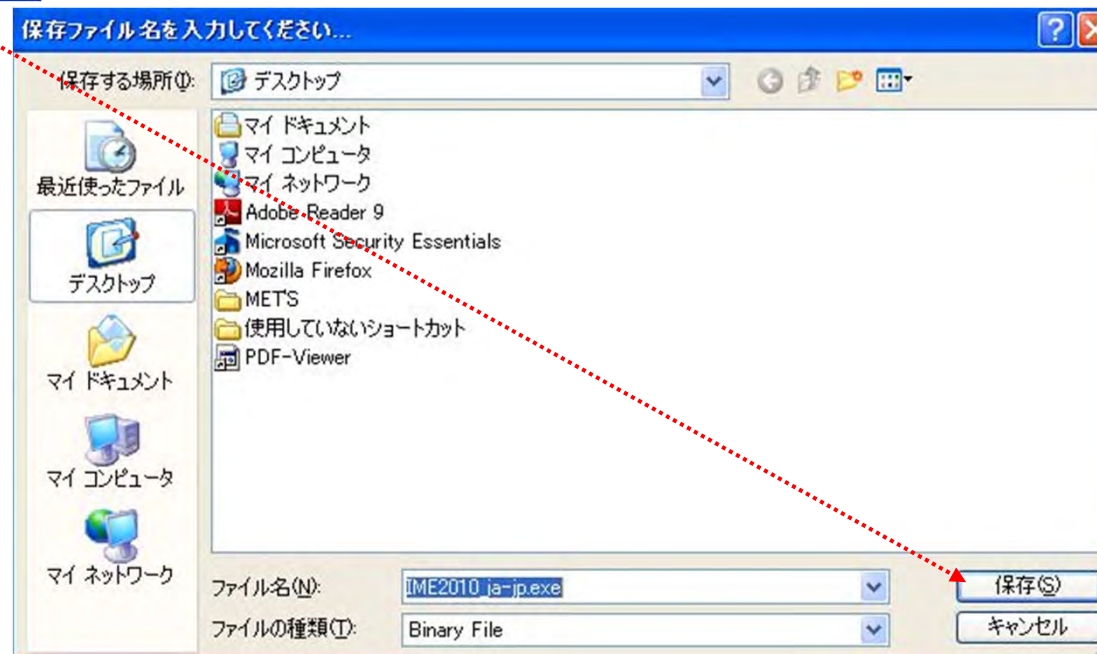

ファイル名	: IME2010_ja-jp.exe
バージョン	: 14
公開された日付	: 2010/06/10
言語	: 日本語
ダウンロード サイズ	: 78.0 MB